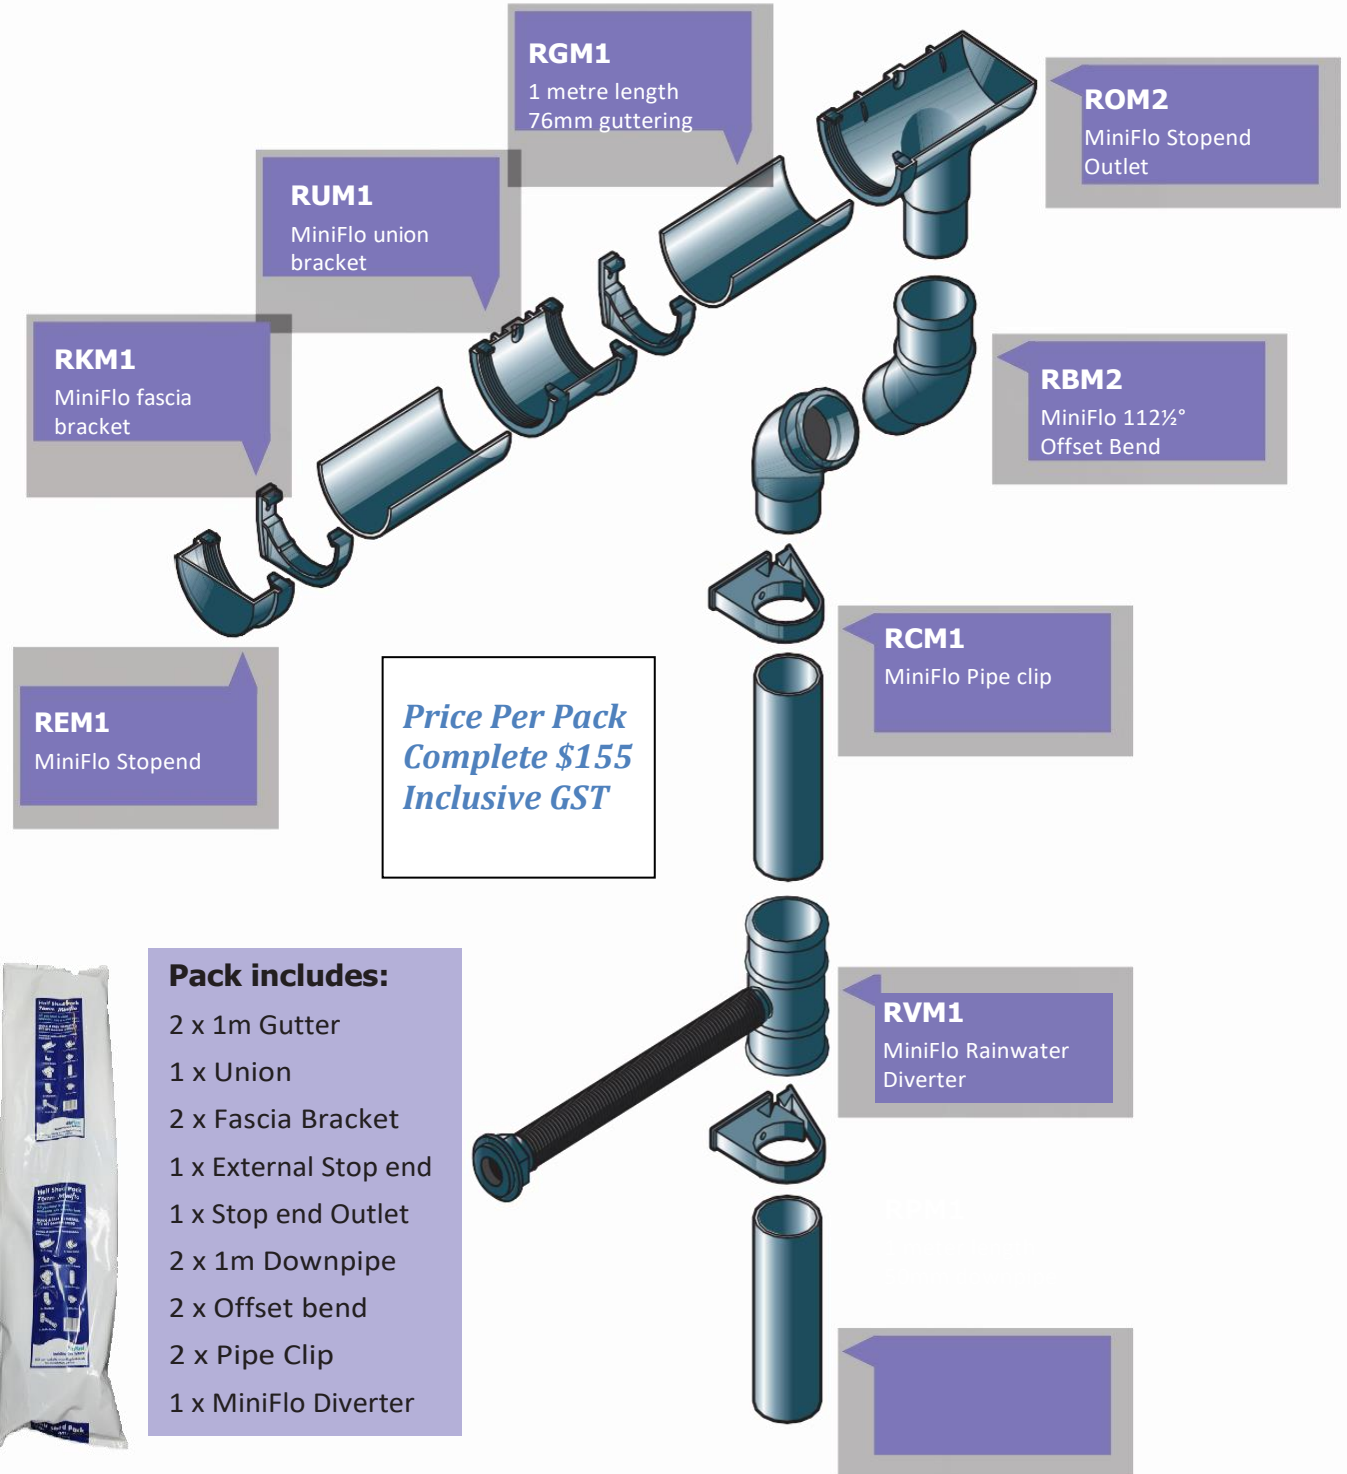

MS1 HALF SHED PACK *Miniflo* Half Shed Pack

Help reduce your carbon footprint with MiniFlo Gutter Half Shed Pack and water tank, enabling you to conserve water, saving time and money on your garden.

Sheds Pack are Black. Parts available black or white

WE recommend the use of silicon spray lubricant on all gutter seals for ease of fitting and improved performance.